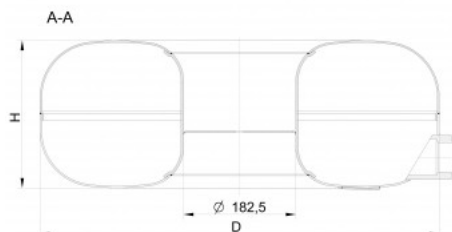

## T11 Slim

Category: Toroidal

Type: Slim

Slim lightweight toroidal tanks

Slim (thin wall) light extrenal toroidal tank for multivalve at 0 deg. Optional mounting with brackets that can be customized to specific vehicle architecture. This type of tank is usually mounted underbody in the spare tyre area.

- Design pressure: 30 bar
- Approval: ECE R67
- Multivalve: 0 deg
- Standard color: black RAL 9005

**STAKO))**

Part number	Diameter D [mm]	Height H [mm]	Capacity V [ltr]	Capacity V 80% [ltr]	Weight [kg]
T56503411	565	180	34	27	18
T58004011	580	200	40	32	19
T60004211	600	200	42	33	20
T63004711	630	204	47	37	21
T63005311	630	225	53	42	22