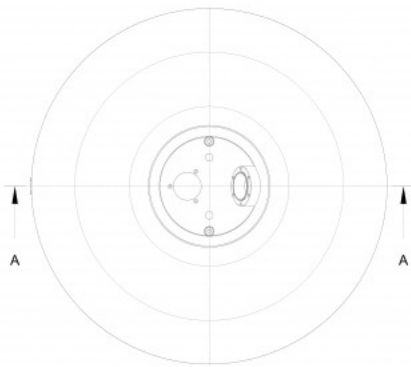

T12 Slim

Category: Toroidal

Type: Slim

Slim lightweight toroidal tanks

Slim (thin wall) light internal toroidal tank for multivalve at 30 deg. Optional mounting with brackets that can be customized to specific vehicle architecture. This type of tank is usually mounted in the trunk in the spare tyre area.

- Design pressure: 30 bar
- Approval: ECE R67
- Multivalve: 30 deg
- Standard color: black RAL 9005

STAKO))

Part number	Diameter D [mm]	Height H [mm]	Capacity V [ltr]	Capacity V 80% [ltr]	Weight [kg]
T56503412	565	180	34	27	19
T58004012	580	200	40	32	21
T60004212	600	200	42	33	21
T63004712	630	204	47	37	22
T63005312	630	225	53	42	23