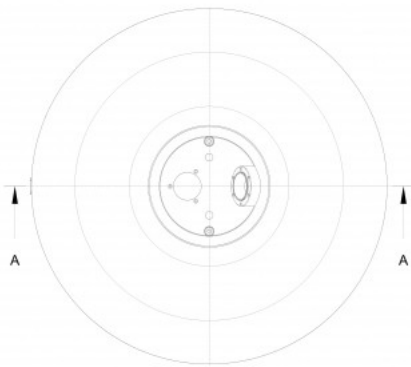

## T12 Slim

Category: Toroidal

Type: Slim

Slim lightweight toroidal tanks

Slim (thin wall) light internal toroidal tank for multivalve at 30 deg. Optional mounting with brackets that can be customized to specific vehicle architecture. This type of tank is usually mounted in the trunk in the spare tyre area.

- Design pressure: 30 bar
- Approval: ECE R67
- Multivalve: 30 deg
- Standard color: black RAL 9005

**STAKO))**

Part number	Diameter D [mm]	Height H [mm]	Capacity V [ltr]	Capacity V 80% [ltr]	Weight [kg]
T56503412	565	180	34	27	19
T58004012	580	200	40	32	21
T60004212	600	200	42	33	21
T63004712	630	204	47	37	22
T63005312	630	225	53	42	23