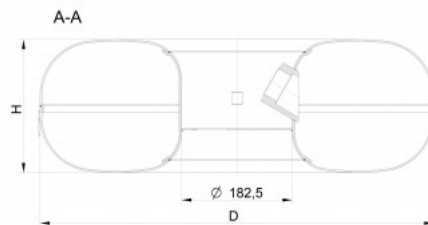

T12 Slim

Category: Toroidal

Type: Slim

Slim lightweight toroidal tanks

Slim (thin wall) light internal toroidal tank for multivalve at 30 deg. Optional mounting with brackets that can be customized to specific vehicle architecture. This type of tank is usually mounted in the trunk in the spare tyre area.

- Design pressure: 30 bar
- Approval: ECE R67
- Multivalve: 30 deg
- Standard color: black RAL 9005

STAKO))

Part number	Diameter D [mm]	Height H [mm]	Capacity V [ltr]	Capacity V 80% [ltr]	Weight [kg]
T56503412	565	180	34	27	19
T58004012	580	200	40	32	21
T60004212	600	200	42	33	21
T63004712	630	204	47	37	22
T63005312	630	225	53	42	23