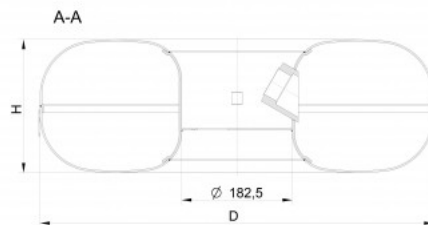

## T12 Slim

Category: Toroidal

Type: Slim

Slim lightweight toroidal tanks

Slim (thin wall) light internal toroidal tank for multivalve at 30 deg. Optional mounting with brackets that can be customized to specific vehicle architecture. This type of tank is usually mounted in the trunk in the spare tyre area.

- Design pressure: 30 bar
- Approval: ECE R67
- Multivalve: 30 deg
- Standard color: black RAL 9005

**STAKO))**

Part number	Diameter D [mm]	Height H [mm]	Capacity V [ltr]	Capacity V 80% [ltr]	Weight [kg]
T56503412	565	180	34	27	19
T58004012	580	200	40	32	21
T60004212	600	200	42	33	21
T63004712	630	204	47	37	22
T63005312	630	225	53	42	23