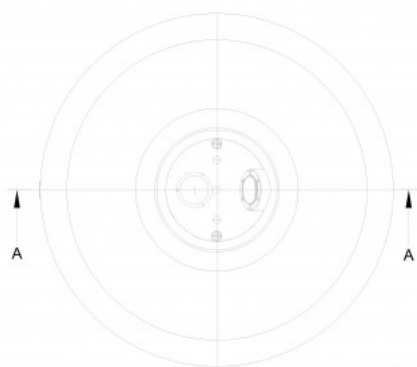

T12 UltraSlim

Category: Toroidal

Type: UltraSlim

UltraSlim superlight toroidal tanks

Ultraslim (thin wall) superlight internal toroidal tank for multivalve at 30 deg. Optional mounting with brackets that can be customized to specific vehicle architecture. This type of tank is usually mounted in the trunk in the spare tyre area.

- Design pressure: 30 bar
- Approval: ECE R67
- Multivalve: 30 deg
- Standard color: black RAL 9005

STAKO))

Part number	Diameter D [mm]	Height H [mm]	Capacity V [ltr]	Capacity V 80% [ltr]	Weight [kg]
T52002812	520	180	28	22	14
T52003612	520	225	36	29	15
T56503412	565	180	34	27	15
T56503812	565	200	38	30	17
T58004112	580	200	41	33	17
T58004612	580	225	46	37	17
T60004212	600	200	42	34	17
T60004812	600	225	48	38	18
T60005412	600	250	54	43	20
T60005912	600	270	59	47	21
T63004512	630	190	45	36	17
T63004812	630	200	48	38	18
T63005512	630	225	55	44	19
T63006212	630	250	62	49	21
T63006612	630	270	66	53	22
T65004412	650	180	44	35	18
T65005012	650	200	50	40	19
T65005612	650	220	56	44	20
T65006212	650	240	62	49	21
T65006512	650	250	65	52	-
T65007112	650	270	71	56	22
T65007912	650	300	79	63	23
T68004712	680	180	47	38	22
T68005412	680	200	54	43	23
T68006712	680	240	67	54	26
T68007712	680	270	77	62	27
T72006412	720	200	64	51	27
T72007512	720	230	75	60	29
T72008312	720	250	83	66	30
T72009012	720	270	90	72	31