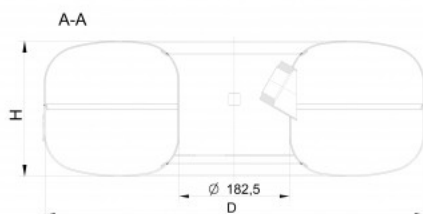

T12 UltraSlim

Category: Toroidal

Type: UltraSlim

UltraSlim superlight toroidal tanks

Ultraslim (thin wall) superlight internal toroidal tank for multivalve at 30 deg. Optional mounting with brackets that can be customized to specific vehicle architecture. This type of tank is usually mounted in the trunk in the spare tyre area.

- Design pressure: 30 bar
- Approval: ECE R67
- Multivalve: 30 deg
- Standard color: black RAL 9005

STAKO))

Part number	Diameter D [mm]	Height H [mm]	Capacity V [ltr]	Capacity V 80% [ltr]	Weight [kg]
T52002812	520	180	28	22	14
T52003612	520	225	36	29	15
T56503412	565	180	34	27	15
T56503812	565	200	38	30	17
T58004112	580	200	41	33	17
T58004612	580	225	46	37	17
T60004212	600	200	42	34	17
T60004812	600	225	48	38	18
T60005412	600	250	54	43	20
T60005912	600	270	59	47	21
T63004512	630	190	45	36	17
T63004812	630	200	48	38	18
T63005512	630	225	55	44	19
T63006212	630	250	62	49	21
T63006612	630	270	66	53	22
T65004412	650	180	44	35	18
T65005012	650	200	50	40	19
T65005612	650	220	56	44	20
T65006212	650	240	62	49	21
T65006512	650	250	65	52	-
T65007112	650	270	71	56	22
T65007912	650	300	79	63	23
T68004712	680	180	47	38	22
T68005412	680	200	54	43	23
T68006712	680	240	67	54	26
T68007712	680	270	77	62	27
T72006412	720	200	64	51	27
T72007512	720	230	75	60	29
T72008312	720	250	83	66	30
T72009012	720	270	90	72	31