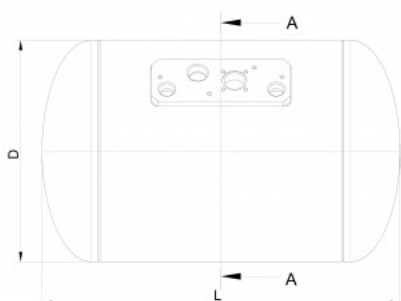

- Design pressure: 30 bar
- Approval: ECE R67
- 4-hole valve plate
- Standard color: black RAL 9005

STAKO))

| Part number | Diameter D [mm] | Length L [mm] | Capacity V [ltr] | Capacity V 80% [ltr] | Weight [kg] |
|-------------|-----------------|---------------|------------------|----------------------|-------------|
| W20001534 | 200 | 548 | 15 | 12 | 12 |
| W20002034 | 200 | 717 | 20 | 16 | 12 |
| W20002534 | 200 | 884 | 25 | 20 | 15 |
| W20003034 | 200 | 1052 | 30 | 24 | 17 |
| W20003534 | 200 | 1219 | 35 | 28 | 19 |
| W20004034 | 200 | 1387 | 40 | 32 | 21 |
| W20004534 | 200 | 1554 | 45 | 36 | 23 |
| W23002334 | 230 | 630 | 23 | 18 | 13 |
| W23003034 | 230 | 809 | 30 | 24 | 15 |
| W23003834 | 230 | 1014 | 38 | 30 | 18 |
| W23004734 | 230 | 1245 | 47 | 37 | 22 |
| W24402434 | 244 | 600 | 24 | 19 | 14 |
| W24403634 | 244 | 860 | 36 | 28 | 18 |
| W24404234 | 244 | 1000 | 42 | 33 | 20 |
| W24405234 | 244 | 1200 | 52 | 41 | 23 |
| W27002534 | 270 | 514 | 25 | 20 | 15 |
| W27003034 | 270 | 607 | 30 | 24 | 17 |
| W27003534 | 270 | 699 | 35 | 28 | 19 |
| W27004034 | 270 | 792 | 40 | 32 | 21 |
| W27004534 | 270 | 884 | 45 | 36 | 23 |
| W27005034 | 270 | 977 | 50 | 40 | 25 |
| W27005534 | 270 | 1069 | 55 | 44 | 27 |
| W30004034 | 300 | 646 | 40 | 32 | 19 |
| W30004534 | 300 | 720 | 45 | 36 | 21 |
| W30005034 | 300 | 793 | 50 | 40 | 23 |
| W30005534 | 300 | 867 | 55 | 44 | 24 |
| W30006034 | 300 | 940 | 60 | 48 | 26 |
| W30006534 | 300 | 1014 | 65 | 52 | 28 |
| W30007034 | 300 | 1088 | 70 | 56 | 30 |
| W31503534 | 315 | 531 | 35 | 28 | 18 |